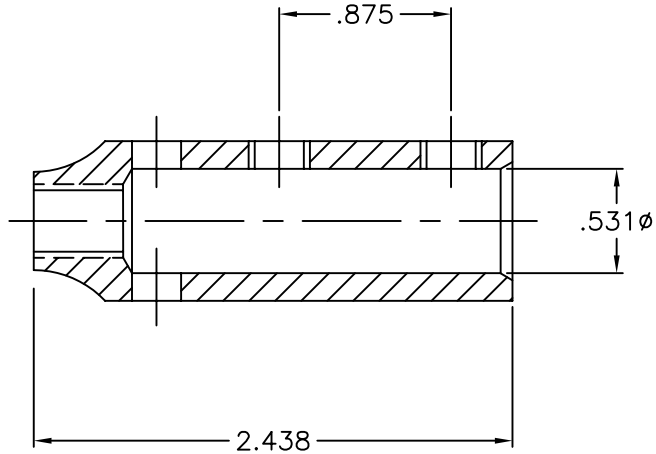

ASSEMBLY

THIS DOCUMENT AND THE CONTENTS THEREOF IS THE PROPERTY OF HARGER INC., AND IS FURNISHED TO YOU FOR INFORMATION ONLY. THE INFORMATION CONTAINED HEREIN IS CONFIDENTIAL AND OF A PROPRIETARY NATURE AND MUST NOT BE DISCLOSED TO THIRD PARTIES WITHOUT THE EXPRESS WRITTEN APPROVAL OF HARGER INC.					<b>PART NO. 157T</b> TINNED 3/8" VERTICAL CONNECTOR	<b>HARGER™</b> 301 ZIEGLER DRIVE GRAYSLAKE, IL 60030 (847) 548-8700	REVISION:
							C
							SCALE:
							FULL
	LET	REVISION	DATE	BY	CHECKED BY:	DATE: 062003	SHEET:
TOLERANCES UNLESS NOTED: FRACTIONAL +/- 1/64 .00 +/- .010 .000 +/- .005							1 OF 1