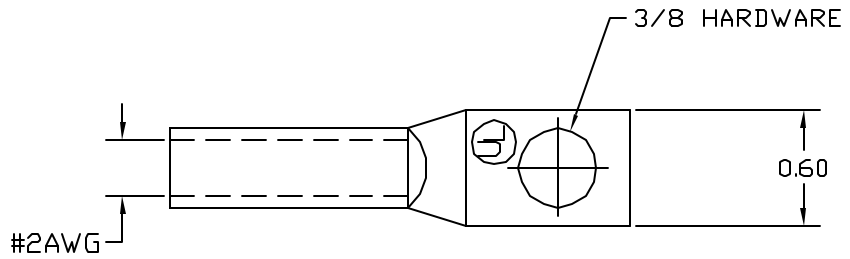

HARGER
 GECLB23/8
 BROWN

BARREL LABEL, TOP HALF

[Empty rectangular box]
 [Empty rectangular box]
 [Empty rectangular box]

BARREL LABEL, BOTTOM HALF

SEAMLESS COPPER ALLOY
 TIN PLATE

50 PCS PER 4x4x4 CARTON

EST WT 0.04#