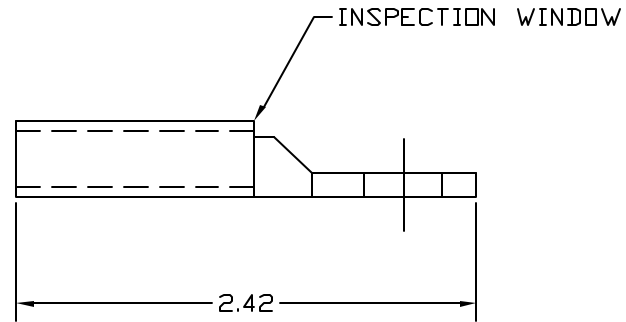

HARGER
 GECLB23/8
 BROWN

BARREL LABEL, TOP HALF

[Empty rectangular box]
 [Empty rectangular box]
 [Empty rectangular box]

BARREL LABEL, BOTTOM HALF

SEAMLESS COPPER ALLOY
 TIN PLATE

50 PCS PER 4x4x4 CARTON

EST WT 0.04#